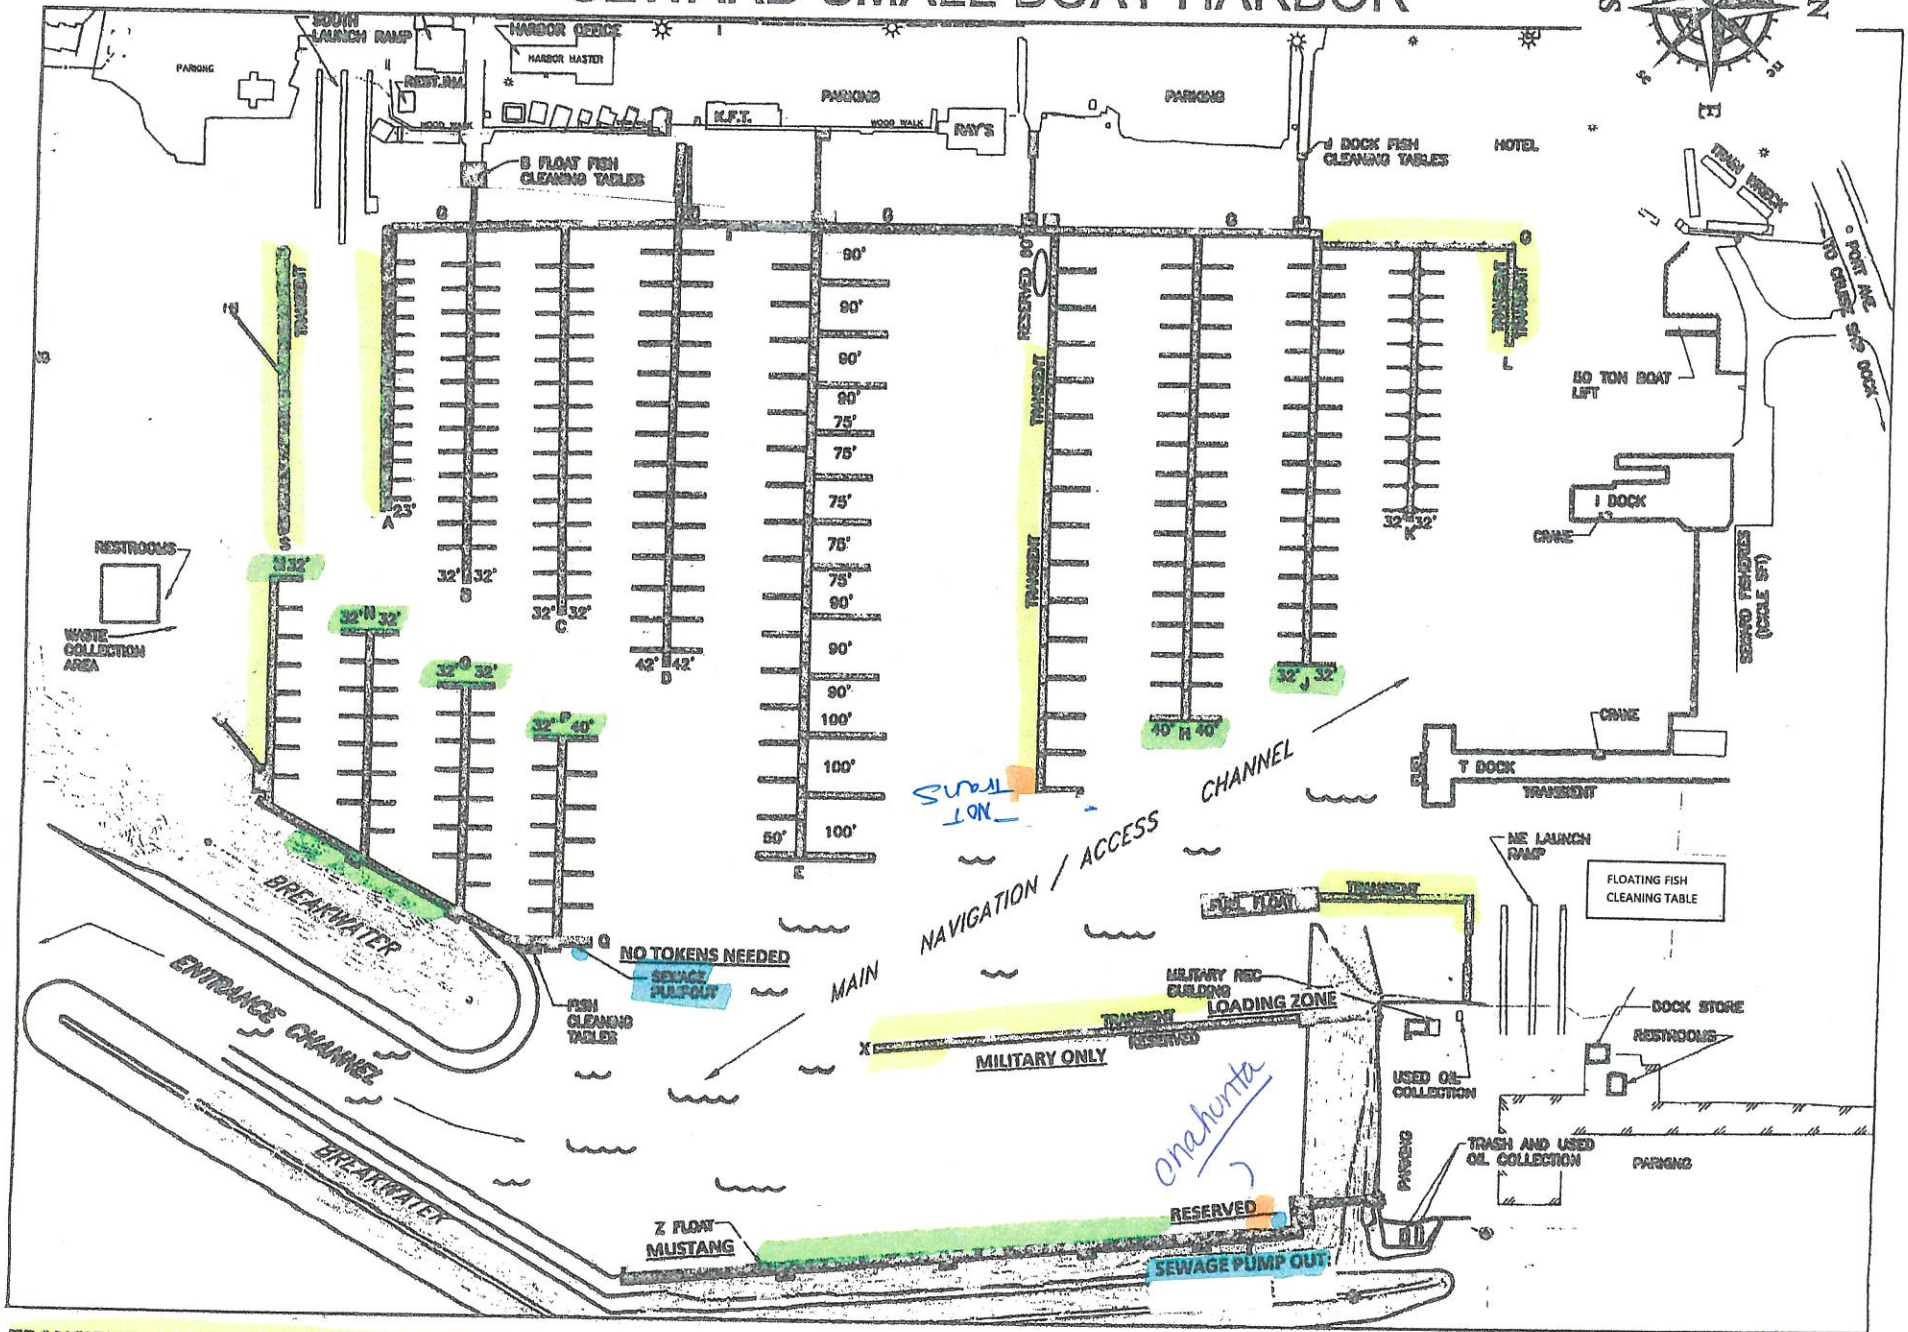

SEWARD SMALL BOAT HARBOR

TRANSIENT MOORAGE: NO POWER AVAILABLE

TRANSIENT MOORAGE: POWER AVAILABLE

Winter Water